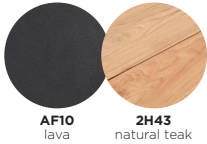

collection overview

bench 340x40

dining table 340x100

bench 280x100

dining table 280x100

bench 240x100

dining table 240x100

technical information

MATERIALS & COLOURS

frame: pca | (table) top: teak (slats) (40mm/1.57")

AF10
lava

2H43
natural teak

FEATURES

standard water
repellent finishing

adjustable feet
on tables

maintenance