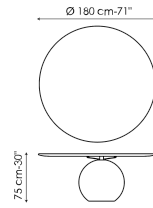

Data sheet

Width: 140cm
Depth: 140cm
Height: ± 75cm

Width: 160cm
Depth: 160cm
Height: ± 75cm

Width: 180cm
Depth: 180cm
Height: ± 75cm

Top

Wood

Solid wood

American walnut