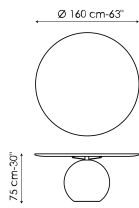

Data sheet

Width: 140cm
Depth: 140cm
Height: ± 75cm

Width: 160cm
Depth: 160cm
Height: ± 75cm

Width: 180cm
Depth: 180cm
Height: ± 75cm

Top

Wood

Solid wood

American walnut