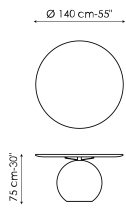

Data sheet

Width: 140cm
Depth: 140cm
Height: ± 75cm

Width: 160cm
Depth: 160cm
Height: ± 75cm

Width: 180cm
Depth: 180cm
Height: ± 75cm

Top

Wood

Solid wood

American walnut